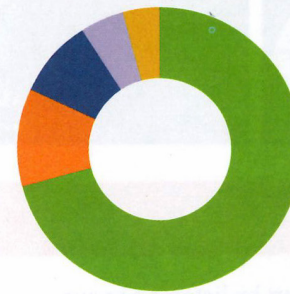

HOW YOUR GIFTS ARE USED

Based on 2017 budget

International Relief and Development

71%

U.S. Relief and Development

11%

Fundraising and Administration

9%

Advocacy

5%

Hunger Education and Networking

4%

HOW TO GIVE

MAIL

Make checks payable to "ELCA World Hunger" and mail to:

ELCA World Hunger
P.O. Box 1809
Merrifield, VA 22116-8009

ONLINE

ELCA.org/hunger/donate

SUNDAY OFFERING

Give through your congregation's Sunday offering. Make your checks payable to your congregation and write "ELCA World Hunger" on the memo line.

ELCA World Hunger is funded solely by gifts from ELCA members and congregations like yours. More than 90 cents of each dollar you give to ELCA World Hunger directly supports programmatic work; less than a dime is used for hunger program administration and fundraising.