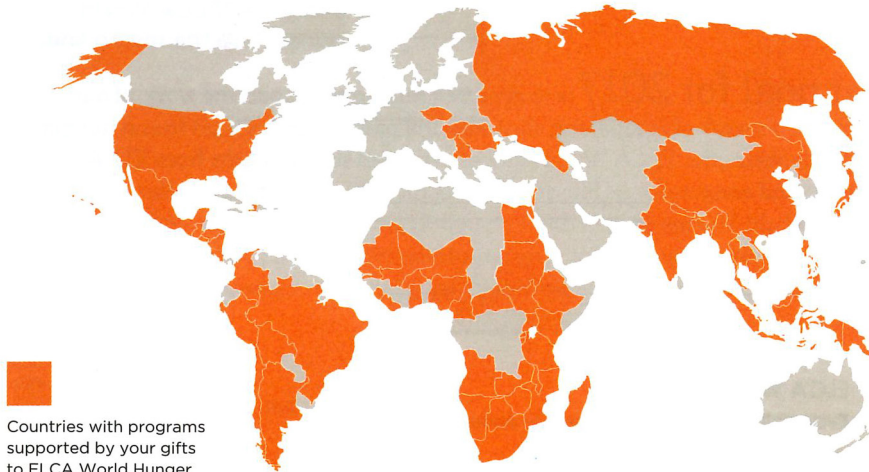

# ELCA WORLD HUNGER

Today, one person in 10 lives in extreme poverty, living on less than \$1.90 a day.

As members of the ELCA, we are called to respond. Your gifts to ELCA World Hunger help our church creatively and courageously work toward a world of justice in which all are fed.

## GLOBAL NETWORK. LOCAL APPROACH.

We walk alongside our partners and companions in the United States and in more than 60 countries to find solutions to unique challenges within the local

context. We start by listening to our neighbors and learning how we can accompany them to help break the cycle of hunger and poverty – for good.

# YOUR GIFTS. YOUR CHURCH. TRANSFORMING THE WORLD

ELCA World Hunger works to address hunger and poverty through education, advocacy, relief and development. From microloans to health clinics and water wells to animal husbandry, your gifts to ELCA World Hunger support innovative solutions that get at the root causes of hunger. And they don't stop there.

We engage Lutherans in advocacy and hunger education to act and speak in ways that can make a difference. Through this comprehensive approach, we address hunger from all angles, locally and around the world.